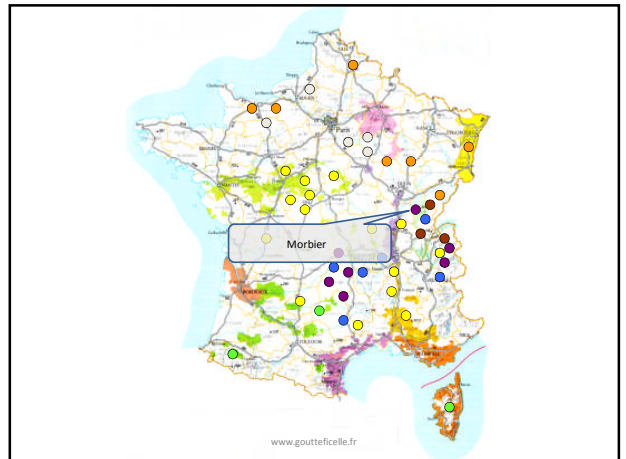

Les fromages français Appellations d'origines protégées

Exercice
Grenoble 2010, 2011

www.goutteficelle.fr

www.goutteficelle.fr

www.goutteficelle.fr

www.goutteficelle.fr

www.goutteficelle.fr

www.goutteficelle.fr

A logo featuring a beehive on the left and a chalkboard on the right. The text "Plus de savoir, plus de..." is written on the chalkboard. Below the logo, the website address "www.gouttefcelle.fr" is displayed, followed by "B. Chouleur / Grenoble 2010.2011" and "www.gouttefcelle.fr" at the bottom.