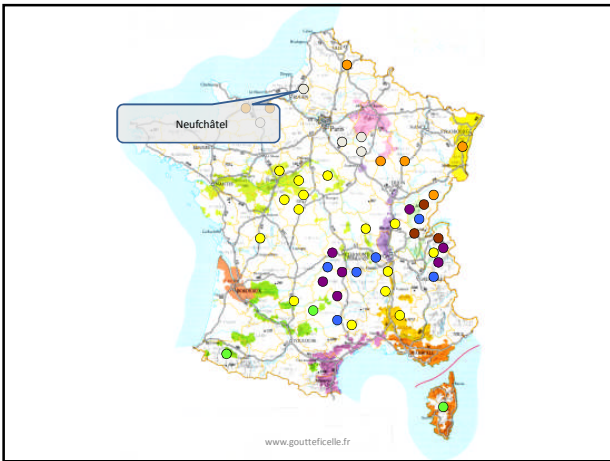

Les fromages français Appellations d'origines protégées

Exercice
Grenoble 2010, 2011

www.goutteficelle.fr

www.goutteficelle.fr

www.goutteficelle.fr

www.goutteficelle.fr

www.goutteficelle.fr

www.goutteficelle.fr

A logo featuring a beehive on the left and a chalkboard on the right. The text "Plus de savoir, plus de..." is written on the chalkboard. Below the logo, the website address "www.gouttefcelle.fr" is displayed, followed by "B. Chouleur / Grenoble 2010.2011" and "www.gouttefcelle.fr" at the bottom.