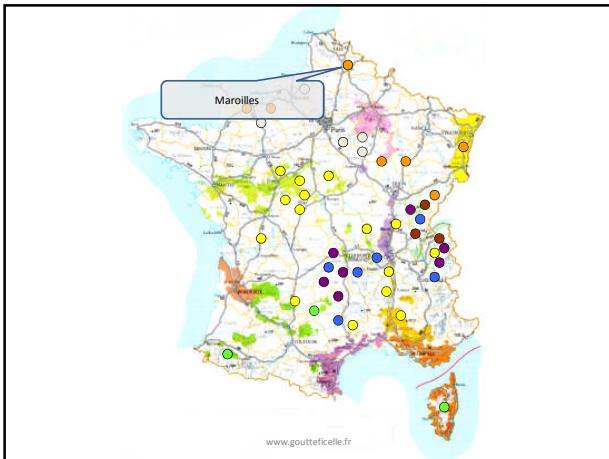

Les fromages français Appellations d'origines protégées

Exercice
Grenoble 2010, 2011

www.goutteficelle.fr

www.goutteficelle.fr

www.goutteficelle.fr

www.goutteficelle.fr

www.goutteficelle.fr

www.goutteficelle.fr

A logo featuring a beehive on the left and a chalkboard on the right. The text "Plus de savoir, plus de..." is written on the chalkboard. Below the logo, the website address "www.gouttefcelle.fr" is displayed, followed by "B. Chouleur / Grenoble 2010.2011" and "www.gouttefcelle.fr" at the bottom.