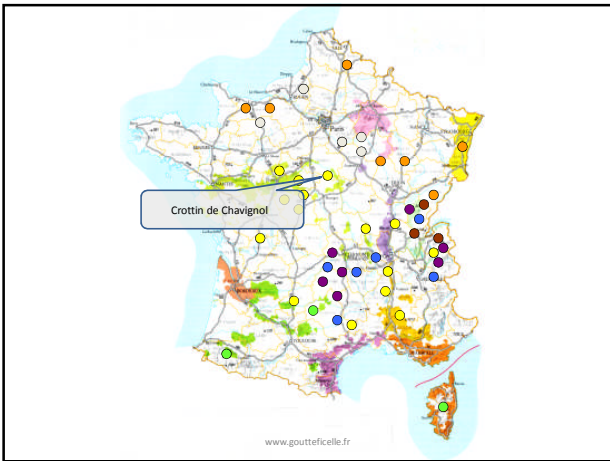

Les fromages français Appellations d'origines protégées

Exercice
Grenoble 2010, 2011

www.goutteficelle.fr

www.goutteficelle.fr

www.goutteficelle.fr

www.goutteficelle.fr

www.goutteficelle.fr

www.goutteficelle.fr

A logo featuring a beehive on the left and a chalkboard on the right. The text "Plus de savoir, plus de..." is written on the chalkboard. Below the logo, the website address "www.gouttefcelle.fr" is displayed, followed by "B. Chouleur / Grenoble 2010.2011" and "www.gouttefcelle.fr" at the bottom.