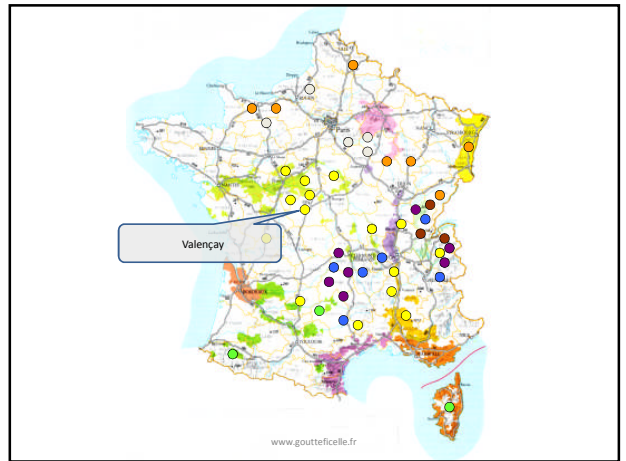

Les fromages français Appellations d'origines protégées

Exercice
Grenoble 2010, 2011

www.goutteficelle.fr

www.goutteficelle.fr

www.goutteficelle.fr

www.goutteficelle.fr

www.goutteficelle.fr

www.goutteficelle.fr

A logo featuring a beehive on the left and a chalkboard on the right. The text "Plus de savoir, plus de..." is written on the chalkboard. Below the logo, the website address "www.gouttefcelle.fr" is displayed, followed by "B. Chouleur / Grenoble 2010.2011" and "www.gouttefcelle.fr" at the bottom.