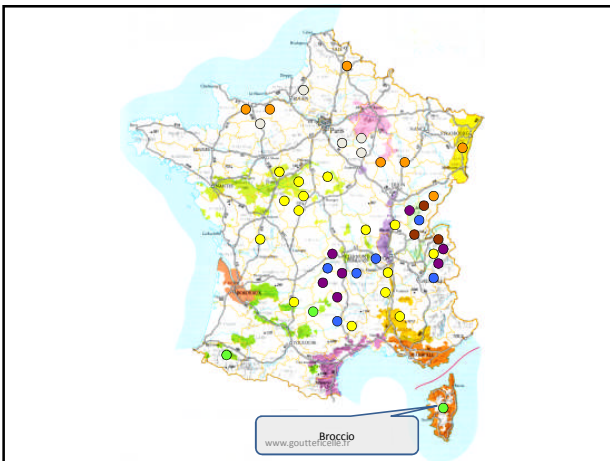

Les fromages français Appellations d'origines protégées

Exercice
Grenoble 2010, 2011

www.goutteficelle.fr

www.goutteficelle.fr

www.goutteficelle.fr

www.goutteficelle.fr

www.goutteficelle.fr

www.goutteficelle.fr

A logo featuring a beehive on the left and a chalkboard on the right. The text "Plus de savoir, plus de..." is written on the chalkboard. Below the logo, the website address "www.gouttefcelle.fr" is displayed, followed by "B. Chouleur / Grenoble 2010.2011" and "www.gouttefcelle.fr" at the bottom.