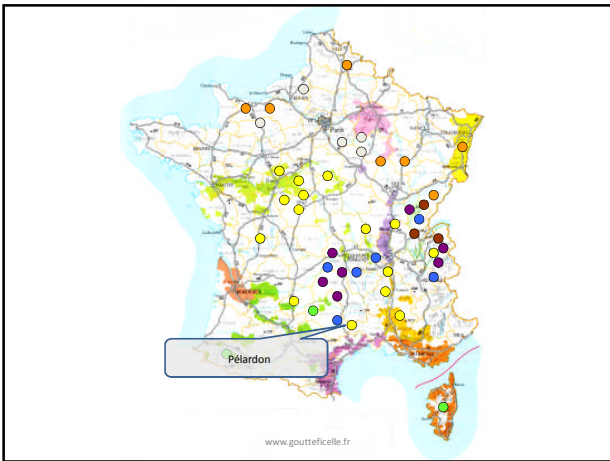

Les fromages français Appellations d'origines protégées

Exercice
Grenoble 2010, 2011

www.goutteficelle.fr

www.goutteficelle.fr

www.goutteficelle.fr

www.goutteficelle.fr

www.goutteficelle.fr

www.goutteficelle.fr

A logo featuring a beehive on the left and a chalkboard on the right. The text "Plus de savoir, plus de..." is written on the chalkboard. Below the logo, the website address "www.gouttefcelle.fr" is displayed, followed by "B. Chouleur / Grenoble 2010.2011" and "www.gouttefcelle.fr" at the bottom.