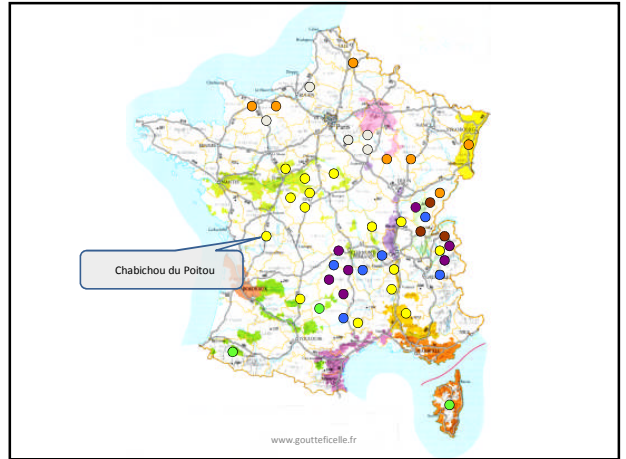

Les fromages français Appellations d'origines protégées

Exercice
Grenoble 2010, 2011

www.goutteficelle.fr

www.goutteficelle.fr

www.goutteficelle.fr

www.goutteficelle.fr

www.goutteficelle.fr

www.goutteficelle.fr

A logo featuring a beehive on the left and a chalkboard on the right. The text "Plus de savoir, plus de..." is written on the chalkboard. Below the logo, the website address "www.gouttefcelle.fr" is displayed, followed by "B. Chouleur / Grenoble 2010.2011" and "www.gouttefcelle.fr" at the bottom.