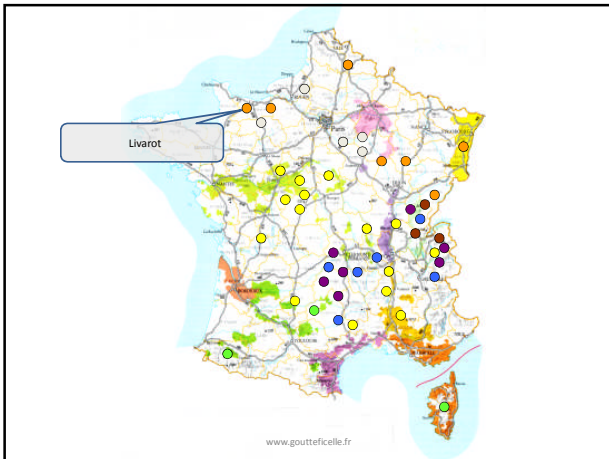

Les fromages français Appellations d'origines protégées

Exercice
Grenoble 2010, 2011

www.goutteficelle.fr

www.goutteficelle.fr

www.goutteficelle.fr

www.goutteficelle.fr

www.goutteficelle.fr

www.goutteficelle.fr

A logo featuring a beehive on the left and a chalkboard on the right. The text "Plus de savoir, plus de..." is written on the chalkboard. Below the logo, the website address "www.gouttefcelle.fr" is displayed, followed by "B. Chouleur / Grenoble 2010.2011" and "www.gouttefcelle.fr" at the bottom.