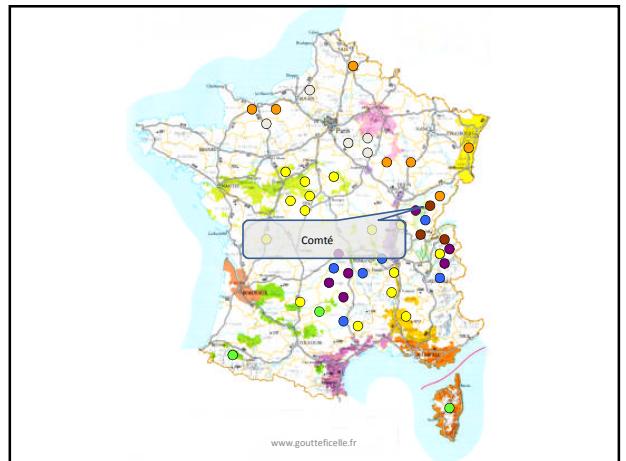

Les fromages français Appellations d'origines protégées

Exercice
Grenoble 2010, 2011

www.goutteficelle.fr

www.goutteficelle.fr

www.goutteficelle.fr

www.goutteficelle.fr

www.goutteficelle.fr

www.goutteficelle.fr

A logo featuring a beehive on the left and a chalkboard on the right. The text "Plus de savoir, plus de..." is written on the chalkboard. Below the logo, the website address "www.gouttefcelle.fr" is displayed, followed by "B. Chouleur / Grenoble 2010.2011" and "www.gouttefcelle.fr" at the bottom.