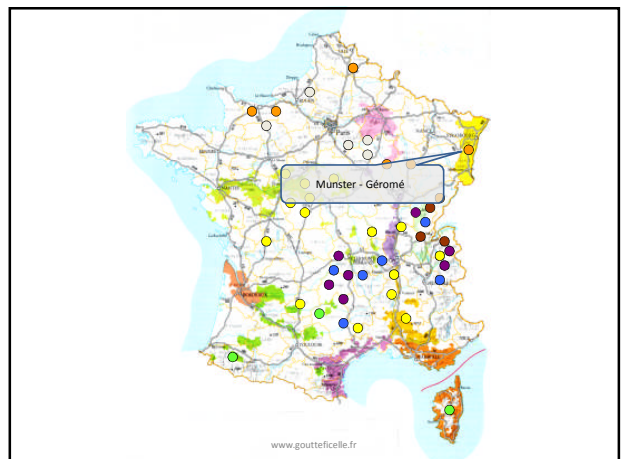

Les fromages français Appellations d'origines protégées

Exercice
Grenoble 2010, 2011

www.goutteficelle.fr

www.goutteficelle.fr

www.goutteficelle.fr

www.goutteficelle.fr

www.goutteficelle.fr

www.goutteficelle.fr

A logo featuring a beehive on the left and a chalkboard on the right. The text "Plus de savoir, plus de..." is written on the chalkboard. Below the logo, the website address "www.gouttefcelle.fr" is displayed, followed by "B. Chouleur / Grenoble 2010.2011" and "www.gouttefcelle.fr" at the bottom.