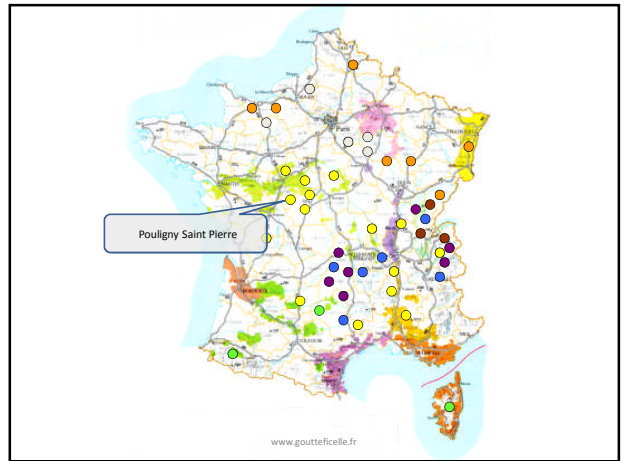

Les fromages français Appellations d'origines protégées

Exercice
Grenoble 2010, 2011

www.goutteficelle.fr

www.goutteficelle.fr

www.goutteficelle.fr

www.goutteficelle.fr

www.goutteficelle.fr

www.goutteficelle.fr

A logo featuring a beehive on the left and a chalkboard on the right. The text "Plus de savoir, plus de..." is written on the chalkboard. Below the logo, the website address "www.gouttefcelle.fr" is displayed, followed by "B. Chouleur / Grenoble 2010.2011" and "www.gouttefcelle.fr" at the bottom.