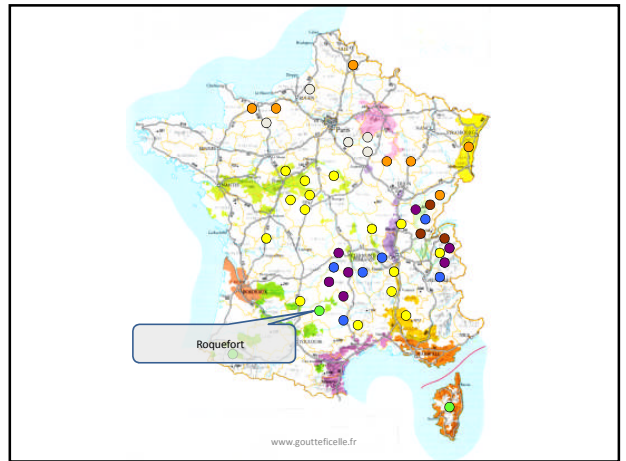

Les fromages français Appellations d'origines protégées

Exercice
Grenoble 2010, 2011

www.goutteficelle.fr

www.goutteficelle.fr

www.goutteficelle.fr

www.goutteficelle.fr

www.goutteficelle.fr

www.goutteficelle.fr

A logo featuring a beehive on the left and a chalkboard on the right. The text "Plus de savoir, plus de..." is written on the chalkboard. Below the logo, the website address "www.gouttefcelle.fr" is displayed, followed by "B. Chouleur / Grenoble 2010.2011" and "www.gouttefcelle.fr" at the bottom.