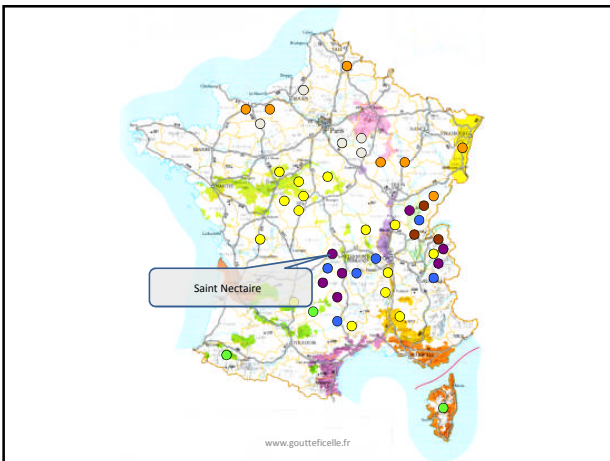

Les fromages français Appellations d'origines protégées

Exercice
Grenoble 2010, 2011

www.goutteficelle.fr

www.goutteficelle.fr

www.goutteficelle.fr

www.goutteficelle.fr

www.goutteficelle.fr

www.goutteficelle.fr

A logo featuring a beehive on the left and a chalkboard on the right. The text "Plus de savoir, plus de..." is written on the chalkboard. Below the logo, the website address "www.gouttefcelle.fr" is displayed, followed by "B. Chouleur / Grenoble 2010.2011" and "www.gouttefcelle.fr" at the bottom.