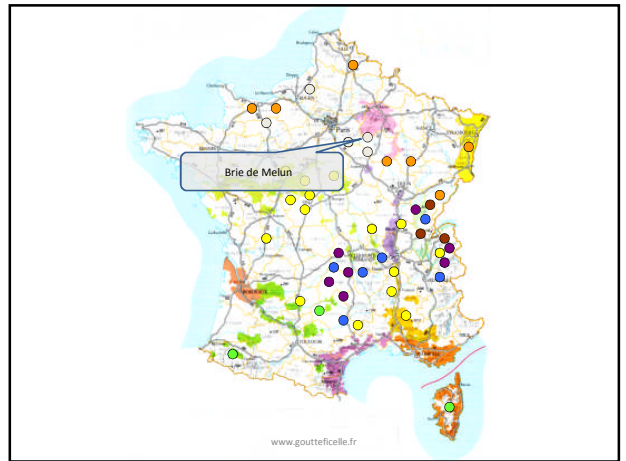

Les fromages français Appellations d'origines protégées

Exercice
Grenoble 2010, 2011

www.goutteficelle.fr

www.goutteficelle.fr

www.goutteficelle.fr

www.goutteficelle.fr

www.goutteficelle.fr

www.goutteficelle.fr

A logo featuring a beehive on the left and a chalkboard on the right. The text "Plus de savoir, plus de..." is written on the chalkboard. Below the logo, the website address "www.gouttefcelle.fr" is displayed, followed by "B. Chouleur / Grenoble 2010.2011" and "www.gouttefcelle.fr" at the bottom.