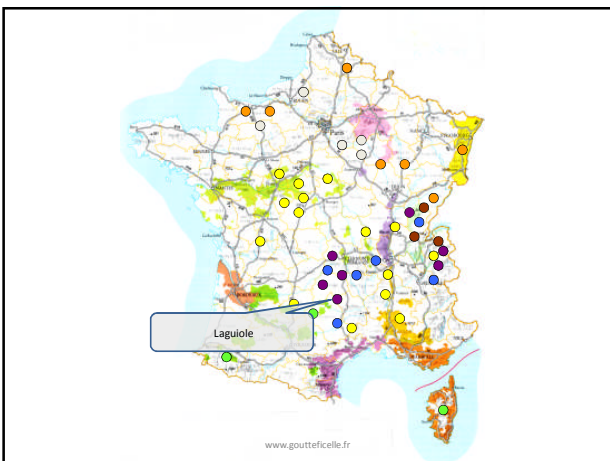

Les fromages français Appellations d'origines protégées

Exercice
Grenoble 2010, 2011

www.goutteficelle.fr

www.goutteficelle.fr

www.goutteficelle.fr

www.goutteficelle.fr

www.goutteficelle.fr

www.goutteficelle.fr

A logo featuring a beehive on the left and a chalkboard on the right. The text "Plus de savoir, plus de..." is written on the chalkboard. Below the logo, the website address "www.gouttefcelle.fr" is displayed, followed by "B. Chouleur / Grenoble 2010.2011" and "www.gouttefcelle.fr" at the bottom.