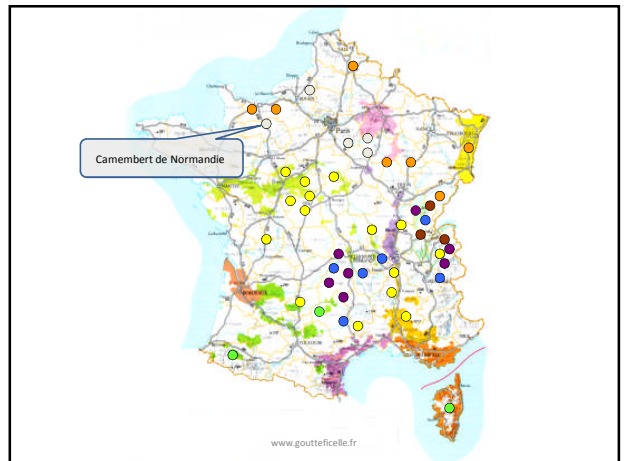

Les fromages français Appellations d'origines protégées

Exercice
Grenoble 2010, 2011

www.goutteficelle.fr

www.goutteficelle.fr

www.goutteficelle.fr

www.goutteficelle.fr

www.goutteficelle.fr

www.goutteficelle.fr

A logo featuring a beehive on the left and a chalkboard on the right. The text "Plus de savoir, plus de..." is written on the chalkboard. Below the logo, the website address "www.gouttefcelle.fr" is displayed, followed by "B. Chouleur / Grenoble 2010.2011" and "www.gouttefcelle.fr" at the bottom.