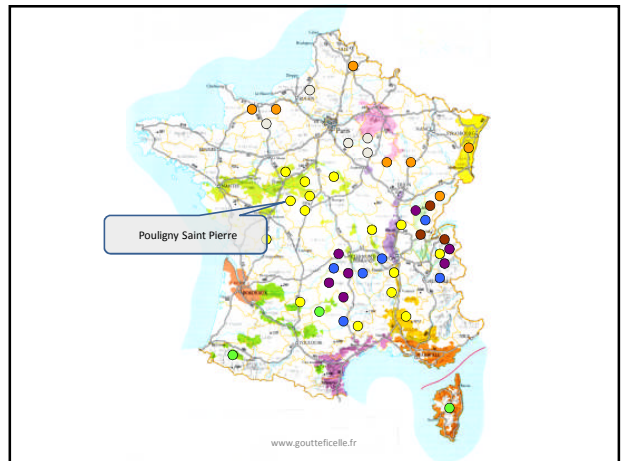

Les fromages français Appellations d'origines protégées

Exercice
Grenoble 2010, 2011

www.goutteficelle.fr

www.goutteficelle.fr

www.goutteficelle.fr

www.goutteficelle.fr

www.goutteficelle.fr

www.goutteficelle.fr

A logo featuring a beehive on the left and a chalkboard on the right. The text "Plus de savoir, plus de..." is written on the chalkboard. Below the logo, the website address "www.gouttefcelle.fr" is displayed, followed by "B. Chouleur / Grenoble 2010.2011" and "www.gouttefcelle.fr" at the bottom.