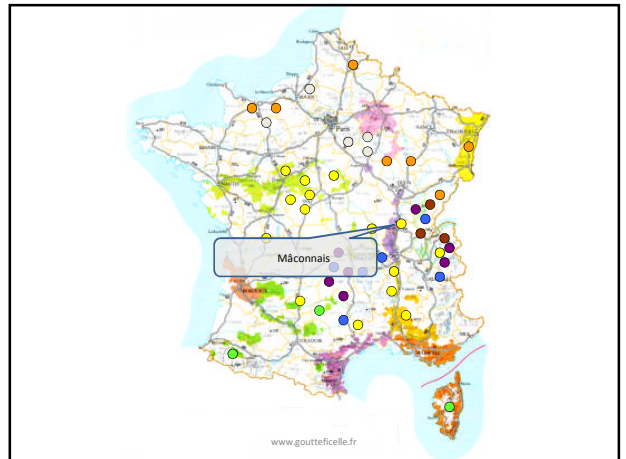

Les fromages français Appellations d'origines protégées

Exercice
Grenoble 2010, 2011

www.goutteficelle.fr

www.goutteficelle.fr

www.goutteficelle.fr

www.goutteficelle.fr

www.goutteficelle.fr

www.goutteficelle.fr

A logo featuring a beehive on the left and a chalkboard on the right. The text "Plus de savoir, plus de..." is written on the chalkboard. Below the logo, the website address "www.gouttefcelle.fr" is displayed, followed by "B. Chouleur / Grenoble 2010.2011" and "www.gouttefcelle.fr" at the bottom.