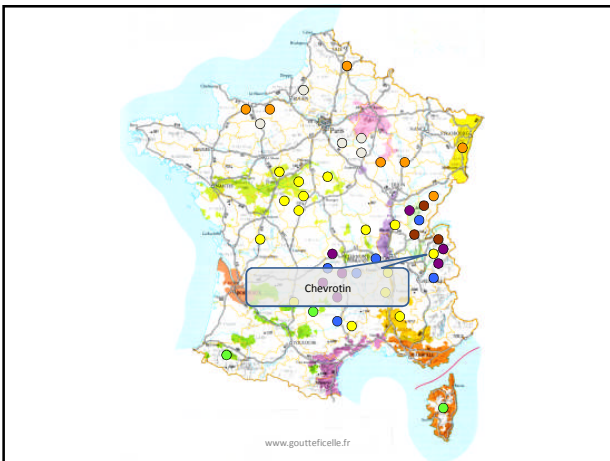

Les fromages français Appellations d'origines protégées

Exercice
Grenoble 2010, 2011

www.goutteficelle.fr

www.goutteficelle.fr

www.goutteficelle.fr

www.goutteficelle.fr

www.goutteficelle.fr

www.goutteficelle.fr

A logo featuring a beehive on the left and a chalkboard on the right. The text "Plus de savoir, plus de..." is written on the chalkboard. Below the logo, the website address "www.gouttefcelle.fr" is displayed, followed by "B. Chouleur / Grenoble 2010.2011" and "www.gouttefcelle.fr" at the bottom.