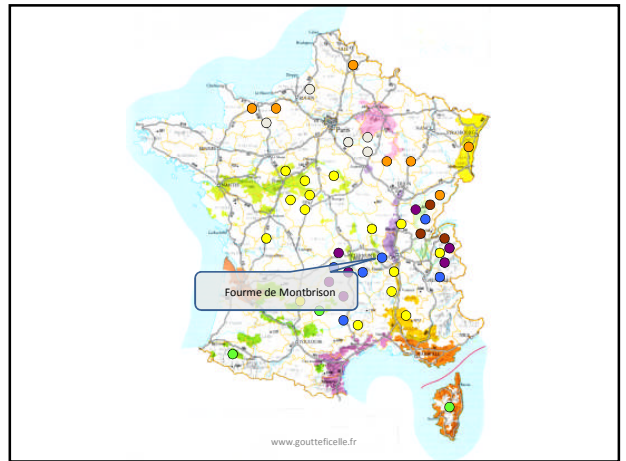

Les fromages français Appellations d'origines protégées

Exercice
Grenoble 2010, 2011

www.goutteficelle.fr

www.goutteficelle.fr

www.goutteficelle.fr

www.goutteficelle.fr

www.goutteficelle.fr

www.goutteficelle.fr

A logo featuring a beehive on the left and a chalkboard on the right. The text "Plus de savoir, plus de..." is written on the chalkboard. Below the logo, the website address "www.gouttefcelle.fr" is displayed, followed by "B. Chouleur / Grenoble 2010.2011" and "www.gouttefcelle.fr" at the bottom.