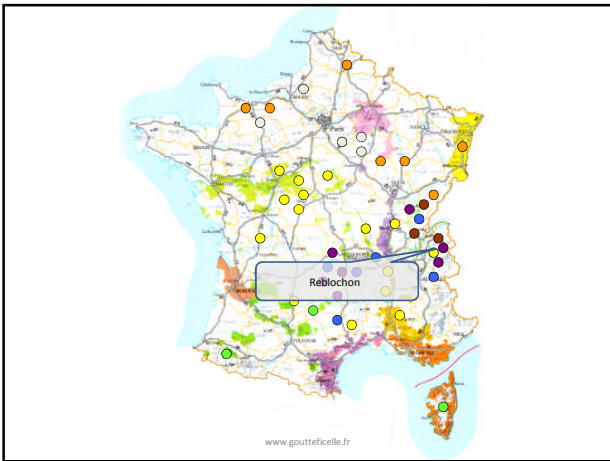

Les fromages français Appellations d'origines protégées

Exercice
Grenoble 2010, 2011

www.goutteficelle.fr

www.goutteficelle.fr

www.goutteficelle.fr

www.goutteficelle.fr

www.goutteficelle.fr

www.goutteficelle.fr

A logo featuring a beehive on the left and a chalkboard on the right. The text "Plus de savoir, plus de..." is written on the chalkboard. Below the logo, the website address "www.gouttefcelle.fr" is displayed, followed by "B. Chouleur / Grenoble 2010.2011" and "www.gouttefcelle.fr" at the bottom.