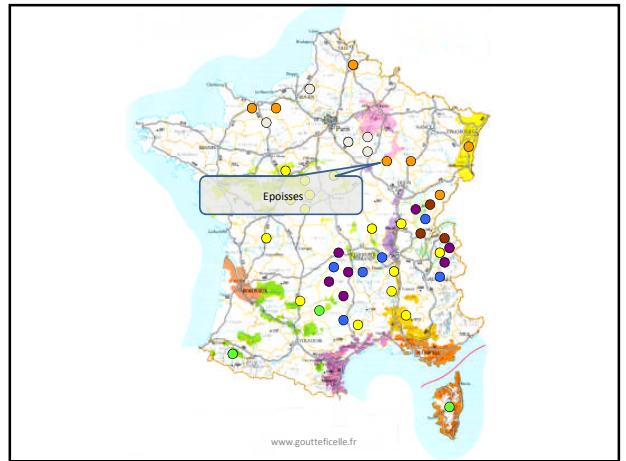

Les fromages français Appellations d'origines protégées

Exercice
Grenoble 2010, 2011

www.goutteficelle.fr

www.goutteficelle.fr

www.goutteficelle.fr

www.goutteficelle.fr

www.goutteficelle.fr

www.goutteficelle.fr

A logo featuring a beehive on the left and a chalkboard on the right. The text "Plus de savoir, plus de..." is written on the chalkboard. Below the logo, the website address "www.gouttefcelle.fr" is displayed, followed by "B. Chouleur / Grenoble 2010.2011" and "www.gouttefcelle.fr" at the bottom.