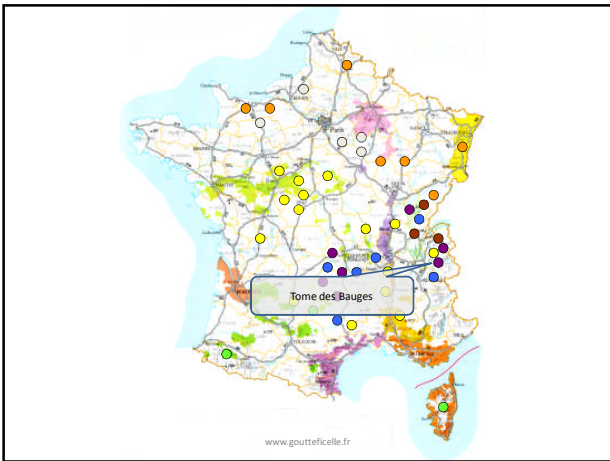

Les fromages français Appellations d'origines protégées

Exercice
Grenoble 2010, 2011

www.goutteficelle.fr

www.goutteficelle.fr

www.goutteficelle.fr

www.goutteficelle.fr

www.goutteficelle.fr

www.goutteficelle.fr

A logo featuring a beehive on the left and a chalkboard on the right. The text "Plus de savoir, plus de..." is written on the chalkboard. Below the logo, the website address "www.gouttefcelle.fr" is displayed, followed by "B. Chouleur / Grenoble 2010.2011" and "www.gouttefcelle.fr" at the bottom.