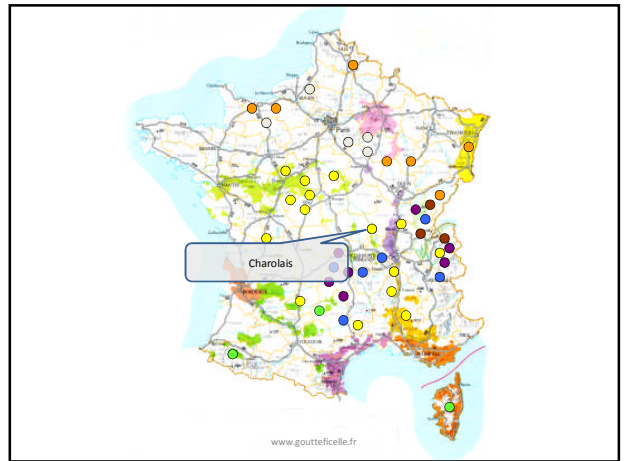

Les fromages français Appellations d'origines protégées

Exercice
Grenoble 2010, 2011

www.goutteficelle.fr

www.goutteficelle.fr

www.goutteficelle.fr

www.goutteficelle.fr

www.goutteficelle.fr

www.goutteficelle.fr

A logo featuring a beehive on the left and a chalkboard on the right. The text "Plus de savoir, plus de..." is written on the chalkboard. Below the logo, the website address "www.gouttefcelle.fr" is displayed, followed by "B. Chouleur / Grenoble 2010.2011" and "www.gouttefcelle.fr" at the bottom.