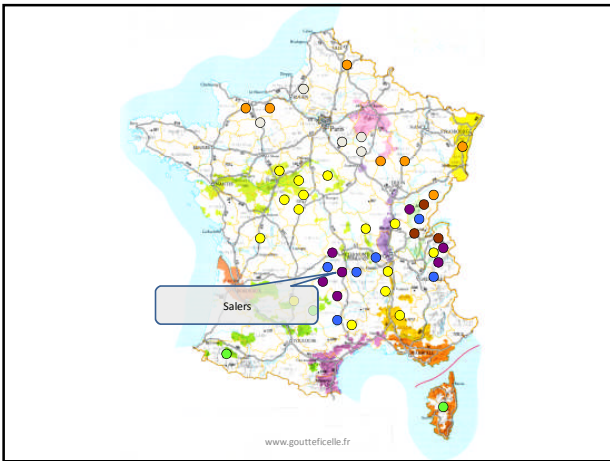

Les fromages français Appellations d'origines protégées

Exercice
Grenoble 2010, 2011

www.goutteficelle.fr

www.goutteficelle.fr

www.goutteficelle.fr

www.goutteficelle.fr

www.goutteficelle.fr

www.goutteficelle.fr

A logo featuring a beehive on the left and a chalkboard on the right. The text "Plus de savoir, plus de..." is written on the chalkboard. Below the logo, the website address "www.gouttefcelle.fr" is displayed, followed by "B. Chouleur / Grenoble 2010.2011" and "www.gouttefcelle.fr" at the bottom.