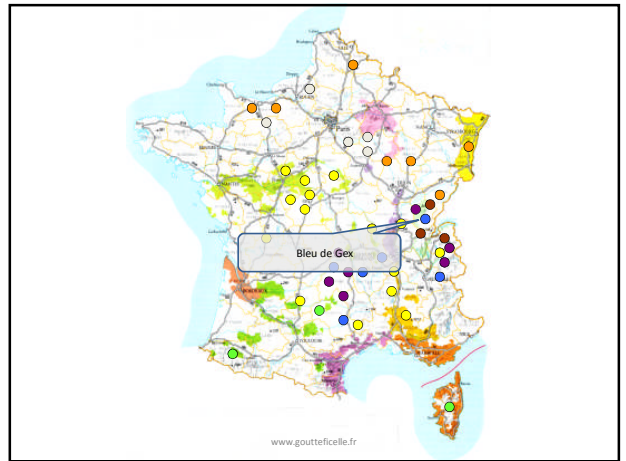

Les fromages français Appellations d'origines protégées

Exercice
Grenoble 2010, 2011

www.goutteficelle.fr

www.goutteficelle.fr

www.goutteficelle.fr

www.goutteficelle.fr

www.goutteficelle.fr

www.goutteficelle.fr

A logo featuring a beehive on the left and a chalkboard on the right. The text "Plus de savoir, plus de..." is written on the chalkboard. Below the logo, the website address "www.gouttefcelle.fr" is displayed, followed by "B. Chouleur / Grenoble 2010.2011" and "www.gouttefcelle.fr" at the bottom.