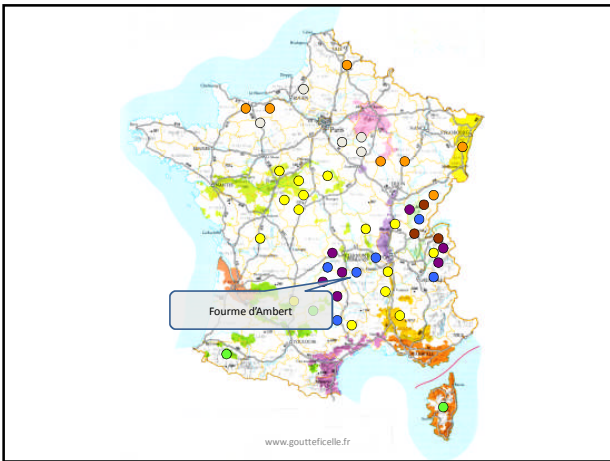

Les fromages français Appellations d'origines protégées

Exercice
Grenoble 2010, 2011

www.goutteficelle.fr

www.goutteficelle.fr

www.goutteficelle.fr

www.goutteficelle.fr

www.goutteficelle.fr

www.goutteficelle.fr

A logo featuring a beehive on the left and a chalkboard on the right. The text "Plus de savoir, plus de..." is written on the chalkboard. Below the logo, the website address "www.gouttefcelle.fr" is displayed, followed by "B. Chouleur / Grenoble 2010.2011" and "www.gouttefcelle.fr" at the bottom.