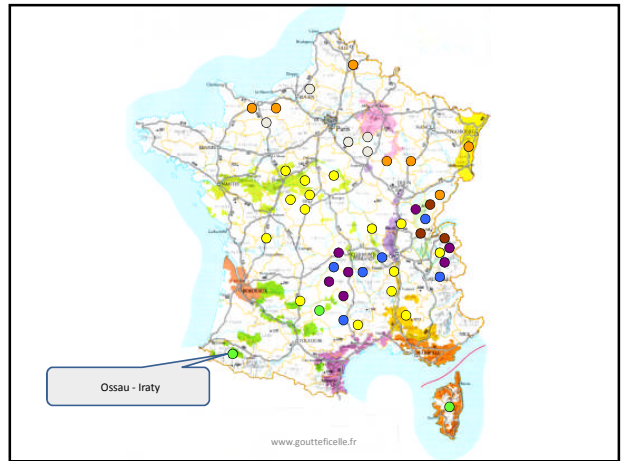

Les fromages français Appellations d'origines protégées

Exercice
Grenoble 2010, 2011

www.goutteficelle.fr

www.goutteficelle.fr

www.goutteficelle.fr

www.goutteficelle.fr

www.goutteficelle.fr

www.goutteficelle.fr

A logo featuring a beehive on the left and a chalkboard on the right. The text "Plus de savoir, plus de..." is written on the chalkboard. Below the logo, the website address "www.gouttefcelle.fr" is displayed, followed by "B. Chouleur / Grenoble 2010.2011" and "www.gouttefcelle.fr" at the bottom.