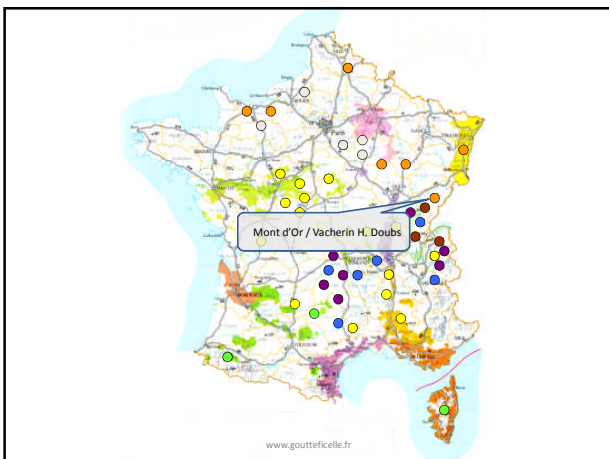

Les fromages français Appellations d'origines protégées

Exercice
Grenoble 2010, 2011

www.goutteficelle.fr

www.goutteficelle.fr

www.goutteficelle.fr

www.goutteficelle.fr

www.goutteficelle.fr

www.goutteficelle.fr

A logo featuring a beehive on the left and a chalkboard on the right. The text "Plus de savoir, plus de..." is written on the chalkboard. Below the logo, the website address "www.gouttefcelle.fr" is displayed, followed by "B. Chouleur / Grenoble 2010.2011" and "www.gouttefcelle.fr" at the bottom.