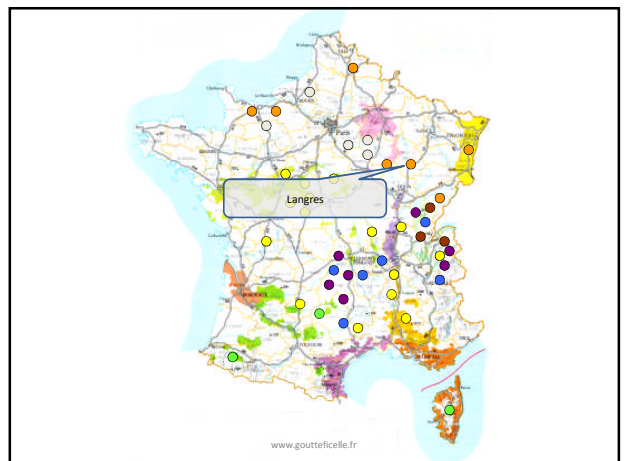

Les fromages français Appellations d'origines protégées

Exercice
Grenoble 2010, 2011

www.goutteficelle.fr

www.goutteficelle.fr

www.goutteficelle.fr

www.goutteficelle.fr

www.goutteficelle.fr

www.goutteficelle.fr

A logo featuring a beehive on the left and a chalkboard on the right. The text "Plus de savoir, plus de..." is written on the chalkboard. Below the logo, the website address "www.gouttefcelle.fr" is displayed, followed by "B. Chouleur / Grenoble 2010.2011" and "www.gouttefcelle.fr" at the bottom.