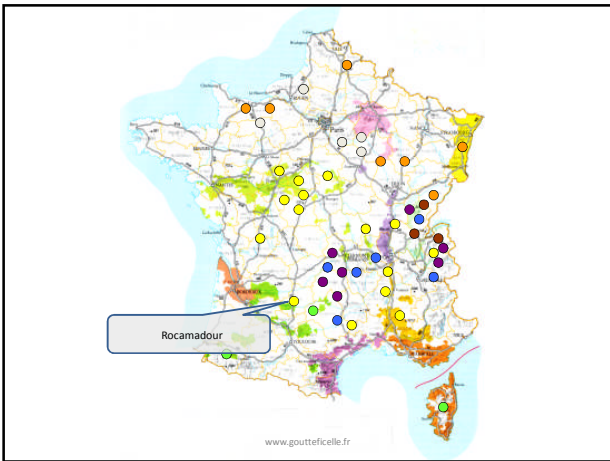

Les fromages français Appellations d'origines protégées

Exercice
Grenoble 2010, 2011

www.goutteficelle.fr

www.goutteficelle.fr

www.goutteficelle.fr

www.goutteficelle.fr

www.goutteficelle.fr

www.goutteficelle.fr

A logo featuring a beehive on the left and a chalkboard on the right. The text "Plus de savoir, plus de..." is written on the chalkboard. Below the logo, the website address "www.gouttefcelle.fr" is displayed, followed by "B. Chouleur / Grenoble 2010.2011" and "www.gouttefcelle.fr" at the bottom.