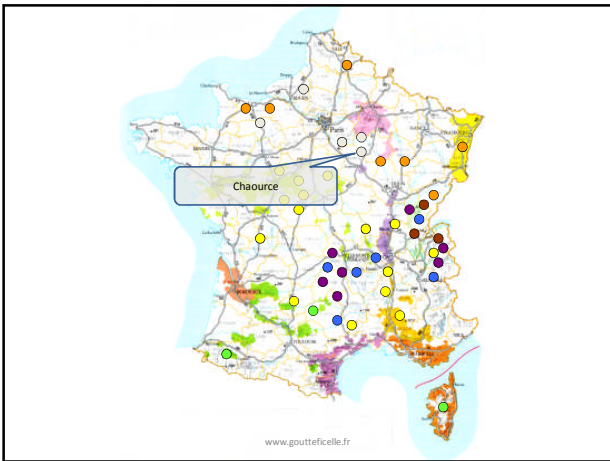

Les fromages français Appellations d'origines protégées

Exercice
Grenoble 2010, 2011

www.goutteficelle.fr

www.goutteficelle.fr

www.goutteficelle.fr

www.goutteficelle.fr

www.goutteficelle.fr

www.goutteficelle.fr

A logo featuring a beehive on the left and a chalkboard on the right. The text "Plus de savoir, plus de..." is written on the chalkboard. Below the logo, the website address "www.gouttefcelle.fr" is displayed, followed by "B. Chouleur / Grenoble 2010.2011" and "www.gouttefcelle.fr" at the bottom.