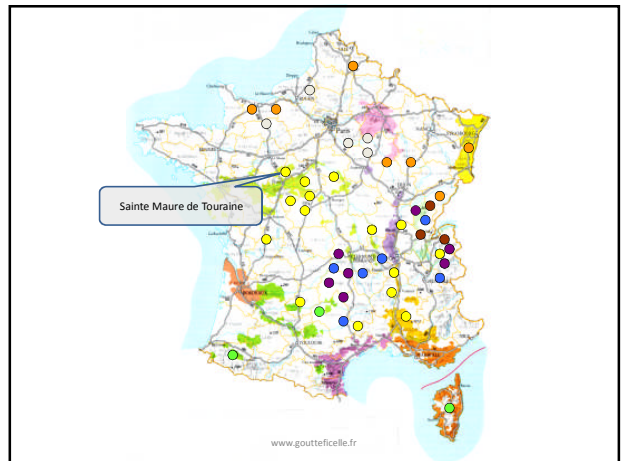

Les fromages français Appellations d'origines protégées

Exercice
Grenoble 2010, 2011

www.goutteficelle.fr

www.goutteficelle.fr

www.goutteficelle.fr

www.goutteficelle.fr

www.goutteficelle.fr

www.goutteficelle.fr

A logo featuring a beehive on the left and a chalkboard on the right. The text "Plus de savoir, plus de..." is written on the chalkboard. Below the logo, the website address "www.gouttefcelle.fr" is displayed, followed by "B. Chouleur / Grenoble 2010.2011" and "www.gouttefcelle.fr" at the bottom.