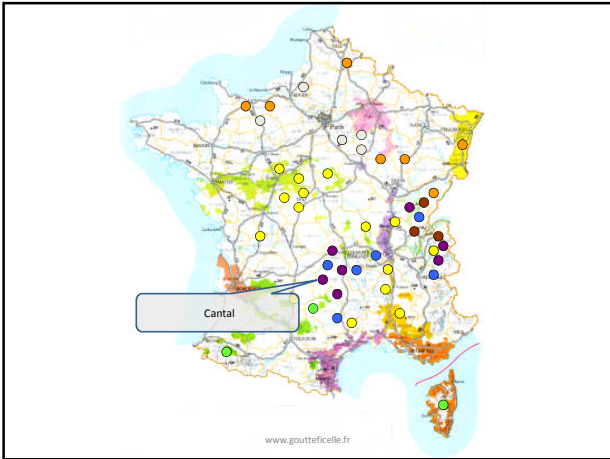

Les fromages français Appellations d'origines protégées

Exercice
Grenoble 2010, 2011

www.goutteficelle.fr

www.goutteficelle.fr

www.goutteficelle.fr

www.goutteficelle.fr

www.goutteficelle.fr

www.goutteficelle.fr

A logo featuring a beehive on the left and a chalkboard on the right. The text "Plus de savoir, plus de..." is written on the chalkboard. Below the logo, the website address "www.gouttefcelle.fr" is displayed, followed by "B. Chouleur / Grenoble 2010.2011" and "www.gouttefcelle.fr" at the bottom.