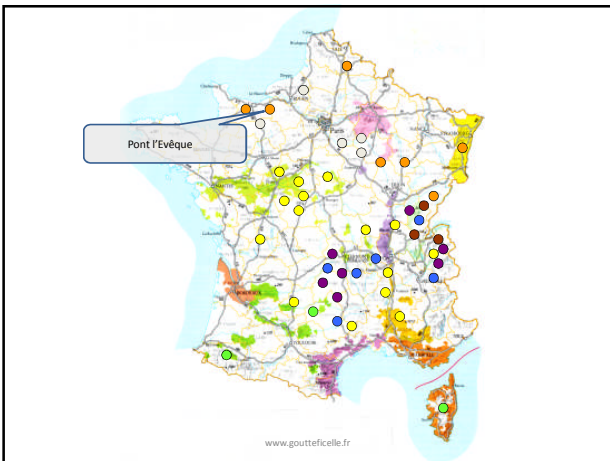

Les fromages français Appellations d'origines protégées

Exercice
Grenoble 2010, 2011

www.goutteficelle.fr

www.goutteficelle.fr

www.goutteficelle.fr

www.goutteficelle.fr

www.goutteficelle.fr

www.goutteficelle.fr

A logo featuring a beehive on the left and a chalkboard on the right. The text "Plus de savoir, plus de..." is written on the chalkboard. Below the logo, the website address "www.gouttefcelle.fr" is displayed, followed by "B. Chouleur / Grenoble 2010.2011" and "www.gouttefcelle.fr" at the bottom.