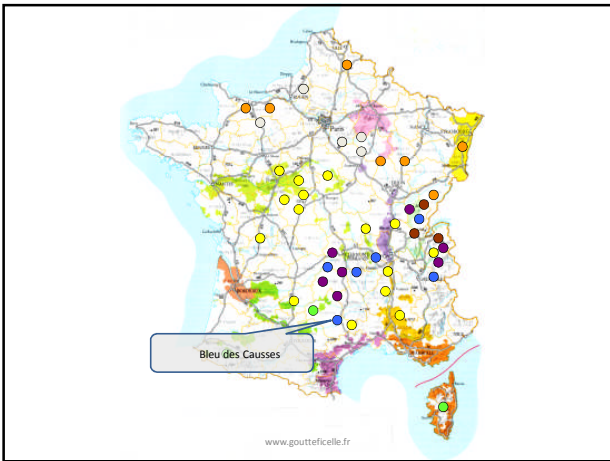

Les fromages français Appellations d'origines protégées

Exercice
Grenoble 2010, 2011

www.goutteficelle.fr

www.goutteficelle.fr

www.goutteficelle.fr

www.goutteficelle.fr

www.goutteficelle.fr

www.goutteficelle.fr

A logo featuring a beehive on the left and a chalkboard on the right. The text "Plus de savoir, plus de..." is written on the chalkboard. Below the logo, the website address "www.gouttefcelle.fr" is displayed, followed by "B. Chouleur / Grenoble 2010.2011" and "www.gouttefcelle.fr" at the bottom.