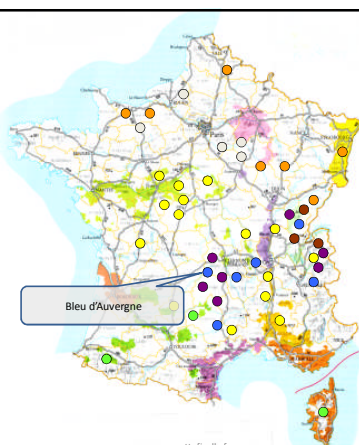

Les fromages français Appellations d'origines protégées

Exercice
Grenoble 2010, 2011

www.goutteficelle.fr

www.goutteficelle.fr

www.goutteficelle.fr

www.goutteficelle.fr

www.goutteficelle.fr

www.goutteficelle.fr

A logo featuring a beehive on the left and a chalkboard on the right. The text "Plus de savoir, plus de..." is written on the chalkboard. Below the logo, the website address "www.gouttefcelle.fr" is displayed, followed by "B. Chouleur / Grenoble 2010.2011" and "www.gouttefcelle.fr" at the bottom.