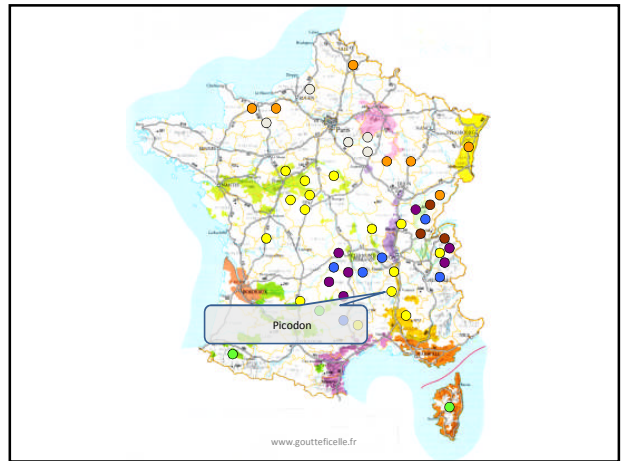

Les fromages français Appellations d'origines protégées

Exercice
Grenoble 2010, 2011

www.goutteficelle.fr

www.goutteficelle.fr

www.goutteficelle.fr

www.goutteficelle.fr

www.goutteficelle.fr

www.goutteficelle.fr

A logo featuring a beehive on the left and a chalkboard on the right. The text "Plus de savoir, plus de..." is written on the chalkboard. Below the logo, the website address "www.gouttefcelle.fr" is displayed, followed by "B. Chouleur / Grenoble 2010.2011" and "www.gouttefcelle.fr" at the bottom.