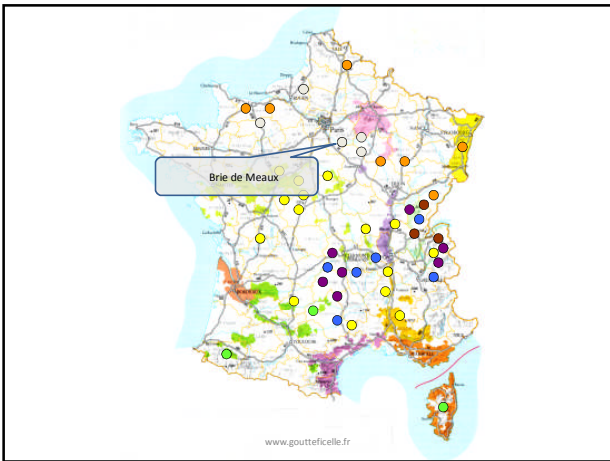

Les fromages français Appellations d'origines protégées

Exercice
Grenoble 2010, 2011

www.goutteficelle.fr

www.goutteficelle.fr

www.goutteficelle.fr

www.goutteficelle.fr

www.goutteficelle.fr

www.goutteficelle.fr

A logo featuring a beehive on the left and a chalkboard on the right. The text "Plus de savoir, plus de..." is written on the chalkboard. Below the logo, the website address "www.gouttefcelle.fr" is displayed, followed by "B. Chouleur / Grenoble 2010.2011" and "www.gouttefcelle.fr" at the bottom.