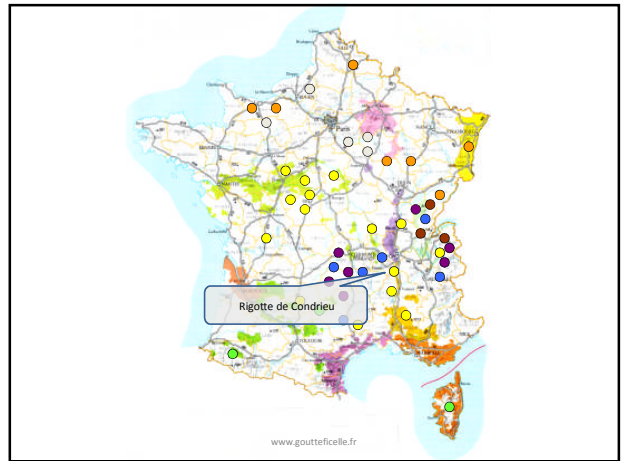

Les fromages français Appellations d'origines protégées

Exercice
Grenoble 2010, 2011

www.goutteficelle.fr

www.goutteficelle.fr

www.goutteficelle.fr

www.goutteficelle.fr

www.goutteficelle.fr

www.goutteficelle.fr

A logo featuring a beehive on the left and a chalkboard on the right. The text "Plus de savoir, plus de..." is written on the chalkboard. Below the logo, the website address "www.gouttefcelle.fr" is displayed, followed by "B. Chouleur / Grenoble 2010.2011" and "www.gouttefcelle.fr" at the bottom.